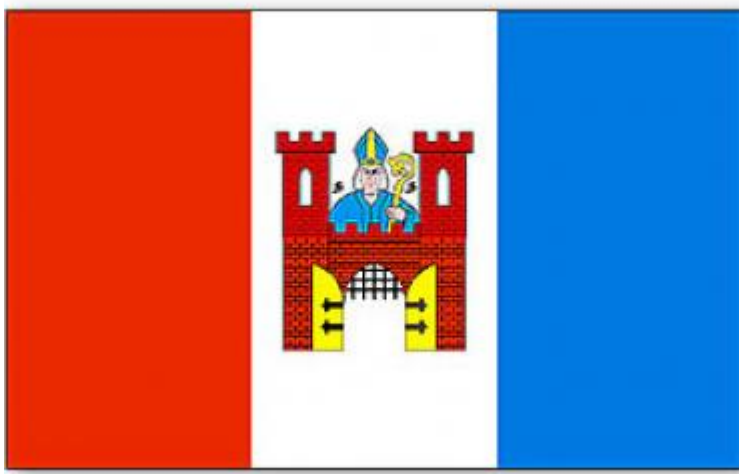

### **The coat of arms**

The coat of arms shows two merloned towers on the silver background. They are red with silver narrow arrow slits in each tower, linked with a merloned wall. The wall is red with a silver gate. The golden gateways are opened and the black bar is lowered to 1/3 of their height. Above a line of the wall there is a bust of the bishop and martyr- St. Stanislaus dressed with a robe and a mitre, holding a golden crosier in his left hand. There are two silver letters "S" ( Sanctus Stanislaus) on both sides of the Saint's head.

### **The flag**

The flag consists of three red, white and blue vertical strips of equal width. The coat of arms of Solec Kujawski and its gmina is on the middle strip. The ratio flag is 5:8.

[Powrót](#)